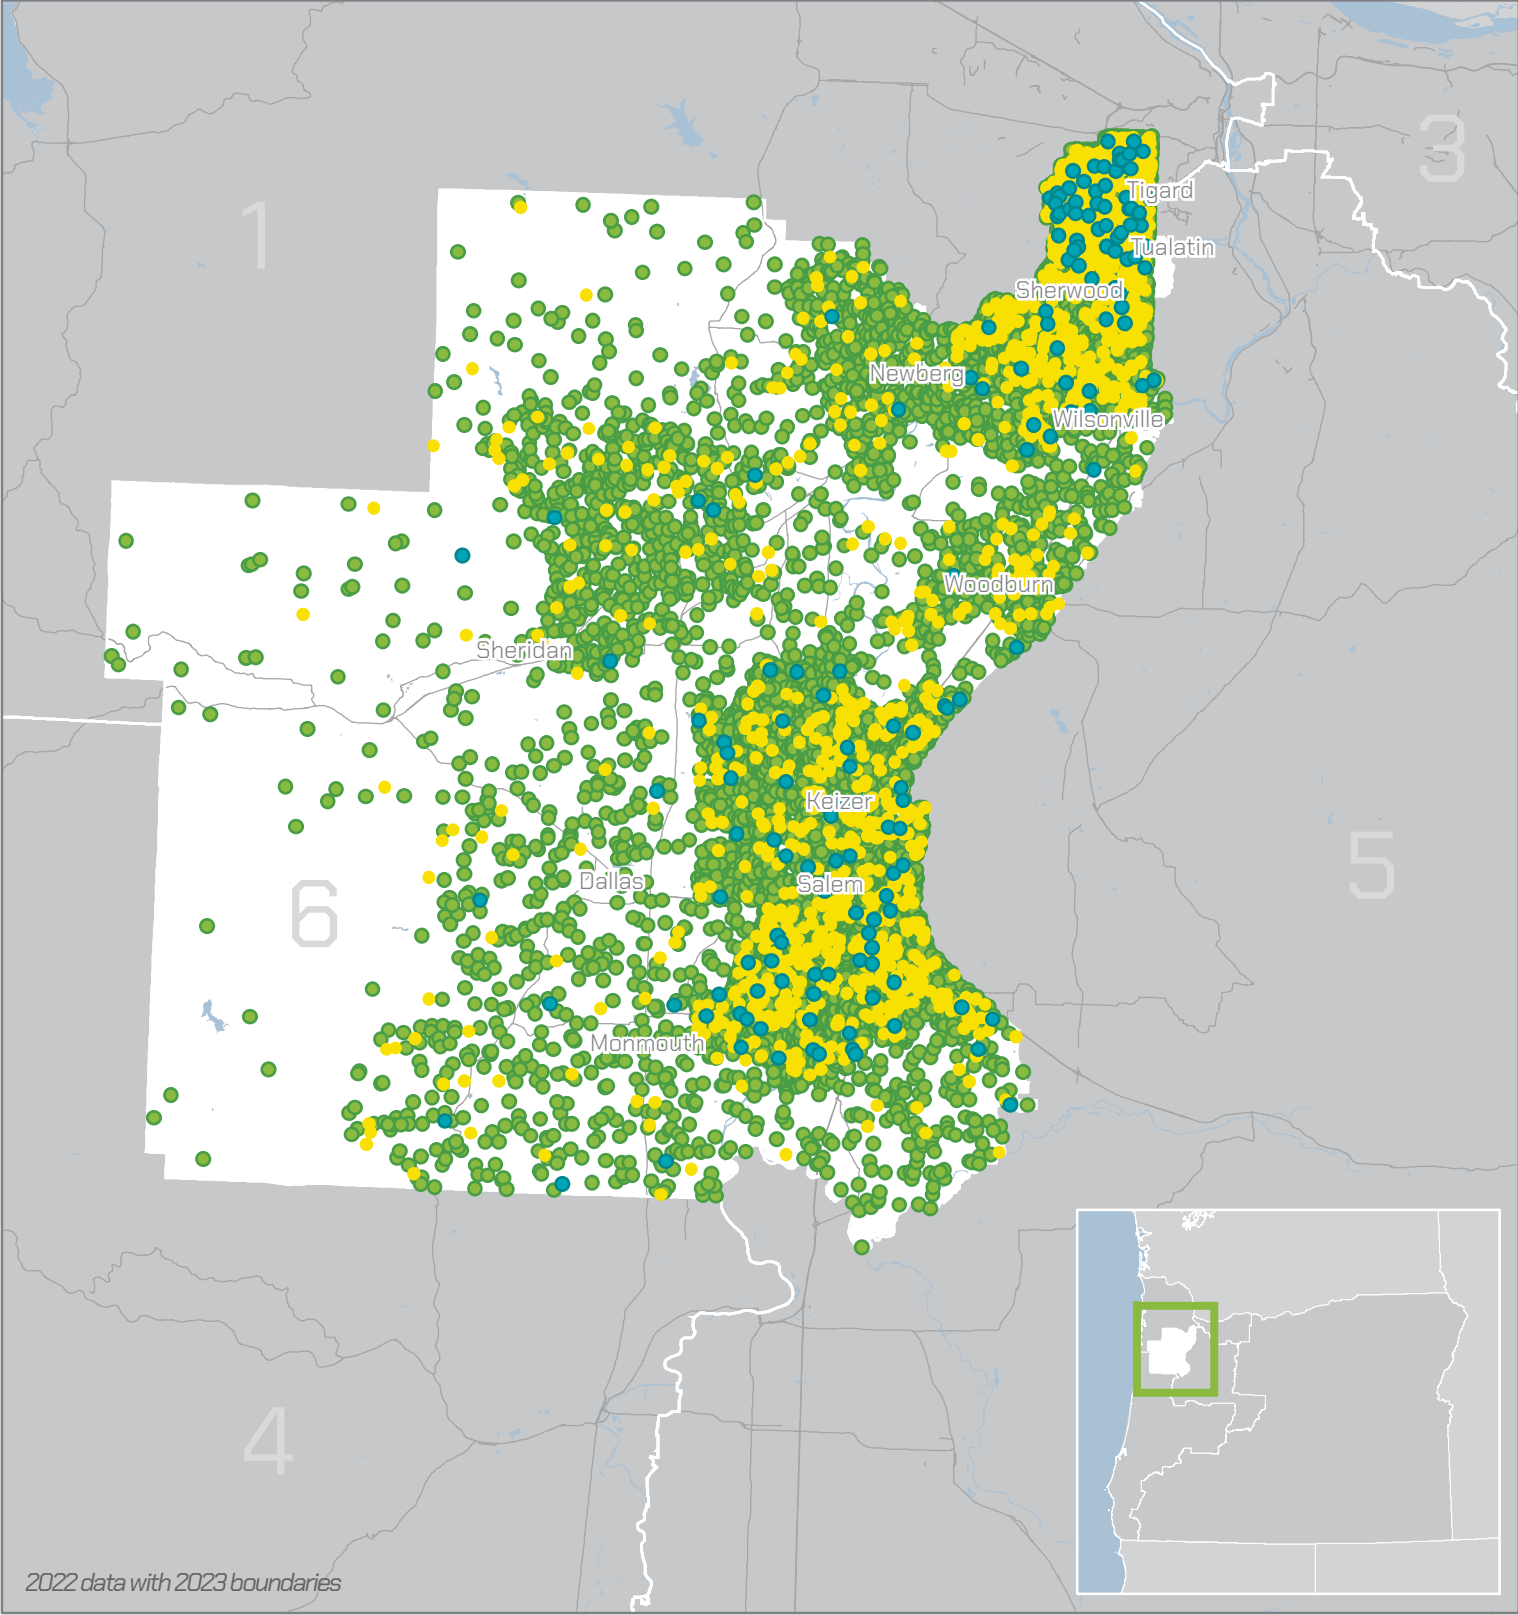

The UO in Oregon's 6th Congressional District

 14,514 - ALUMNI

 1,603 - STUDENTS

 171 - EMPLOYEES

To learn more about the UO's impact,
contact us at gcr@uoregon.edu or visit
GCR.UOREGON.EDU/OREGON-IMPACT