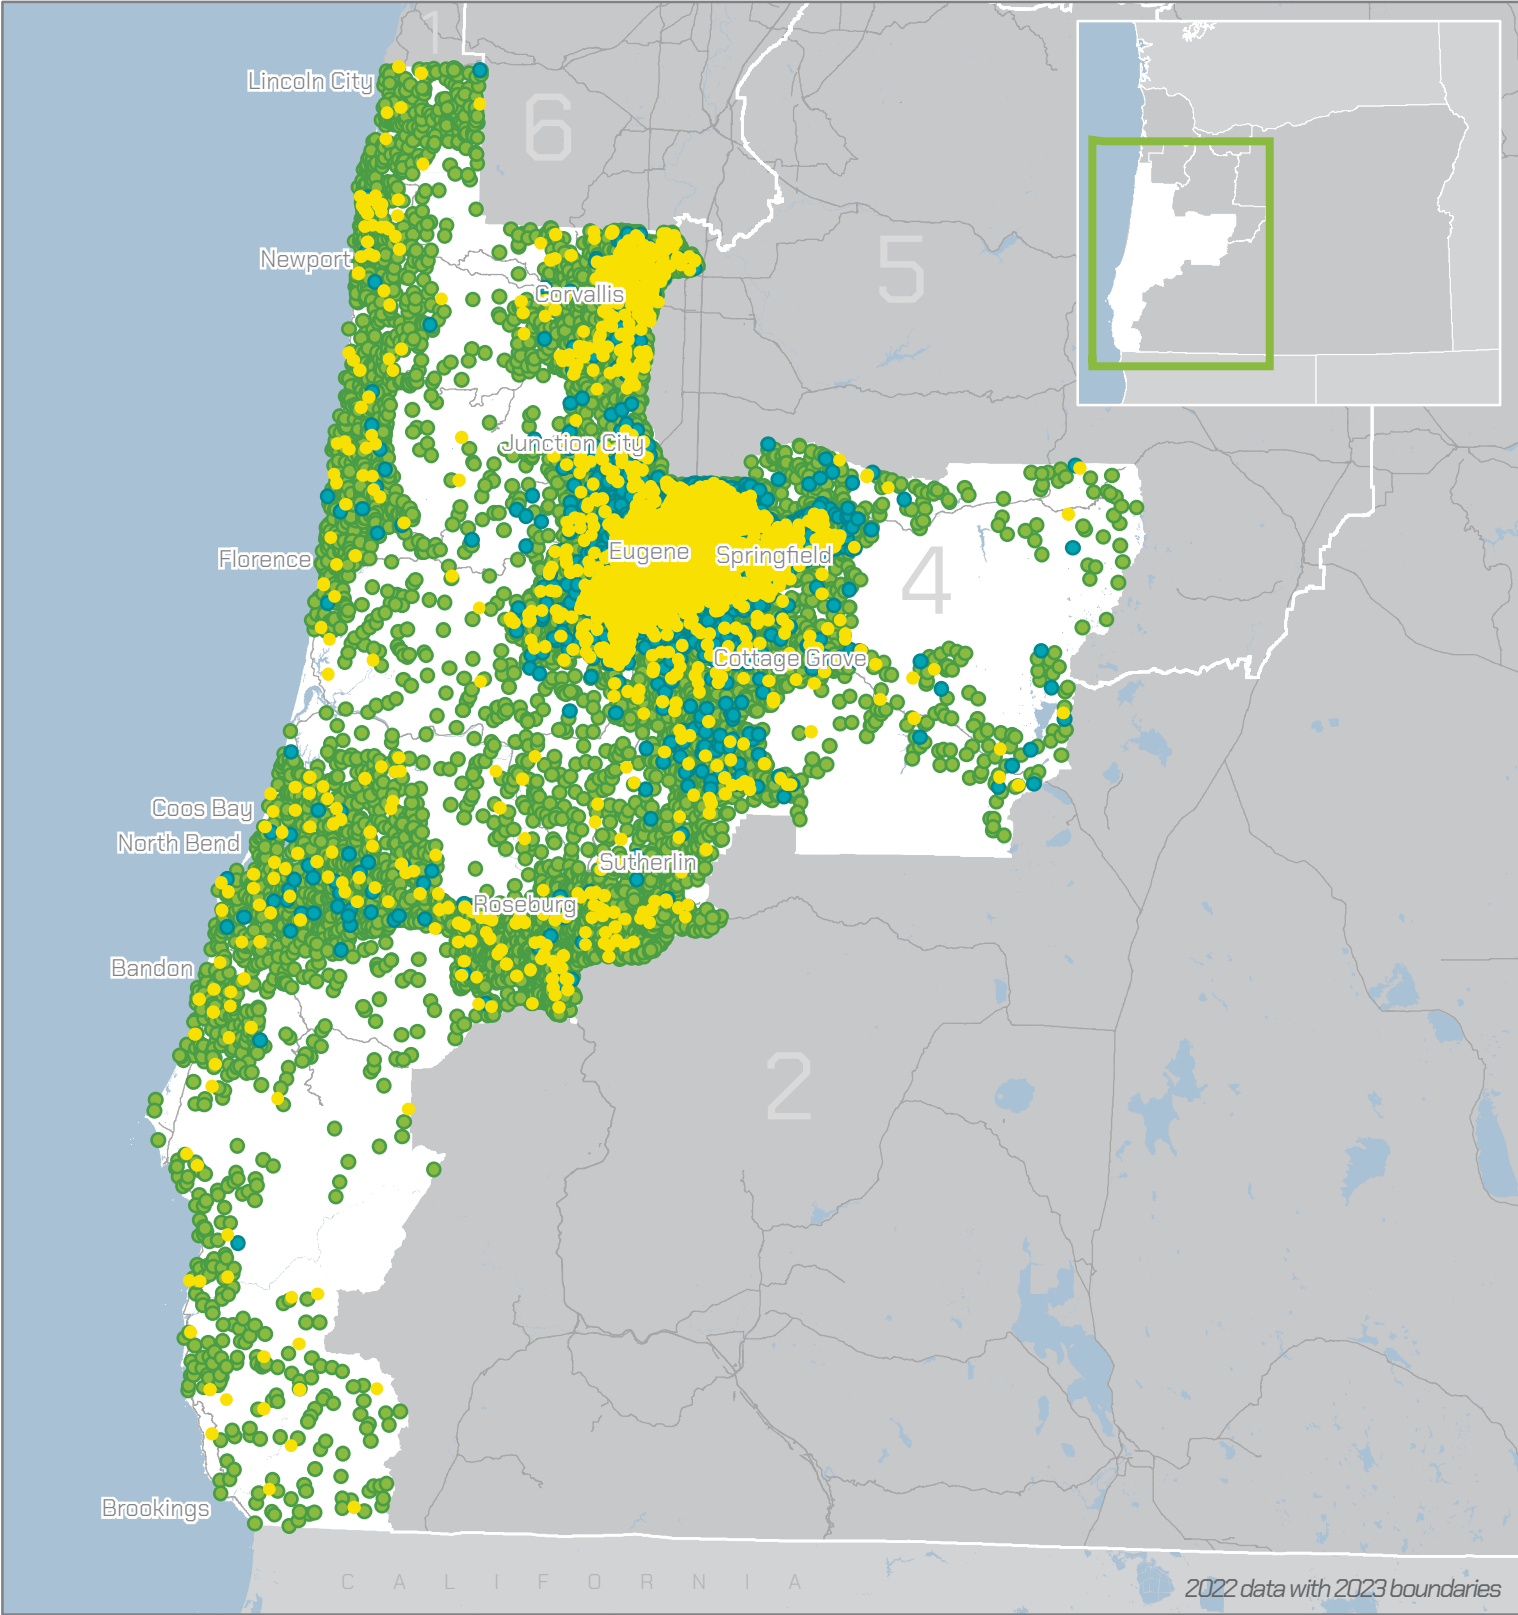

The UO in Oregon's 4th Congressional District

45,989 - ALUMNI

3,165 - STUDENTS

6,355 - EMPLOYEES

To learn more about the UO's impact, contact us at gcr@uoregon.edu or visit GCR.UOREGON.EDU/OREGON-IMPACT