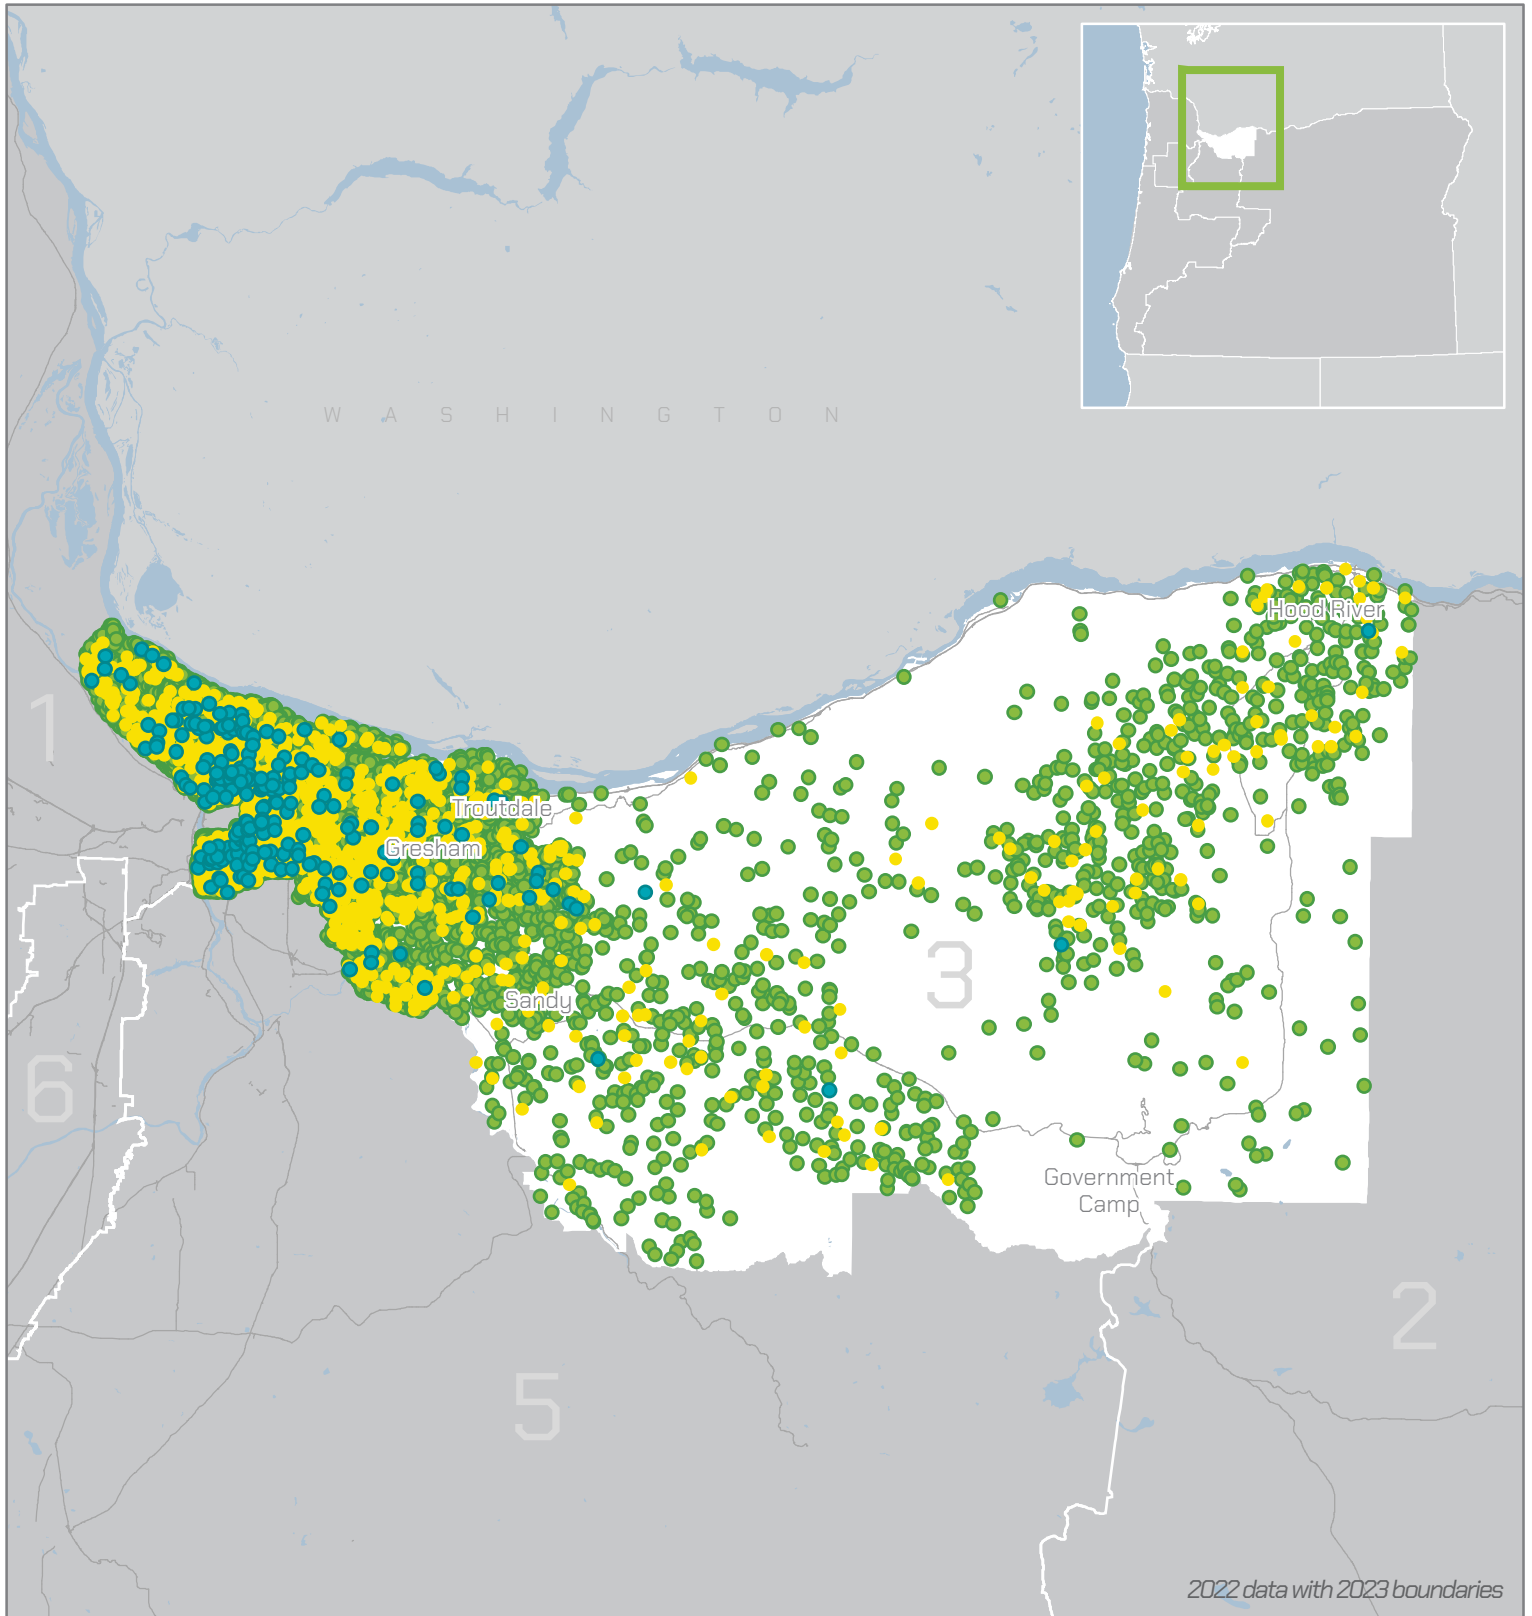

The UO in Oregon's 3rd Congressional District

 14,907 - ALUMNI

 1,618 - STUDENTS

 220 - EMPLOYEES

To learn more about the UO's impact,
contact us at gcr@uoregon.edu or visit
GCR.UOREGON.EDU/OREGON-IMPACT