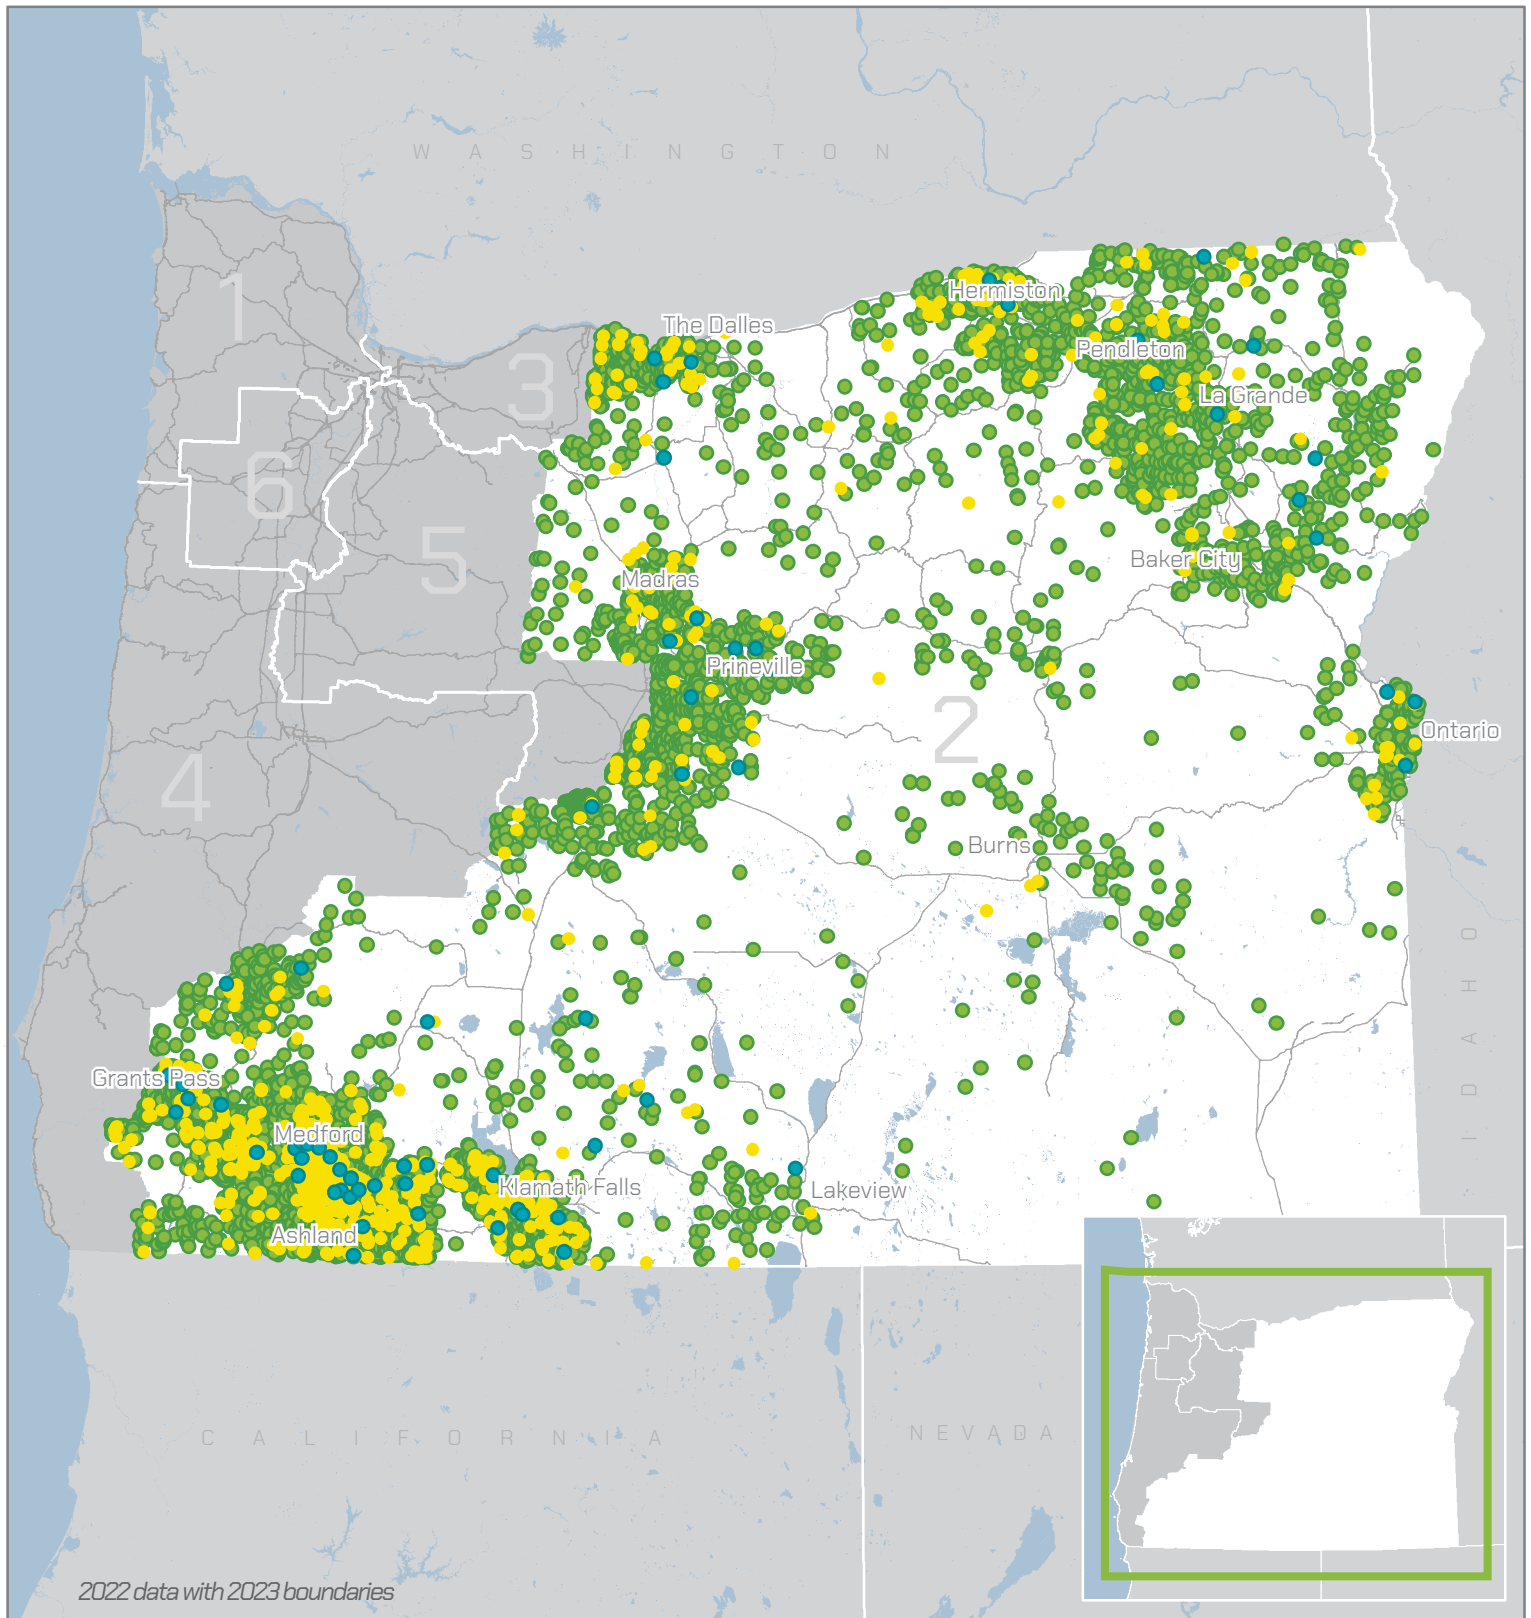

The UO in Oregon's 2nd Congressional District

7,613 - ALUMNI

785 - STUDENTS

66 - EMPLOYEES

To learn more about the UO's impact, contact us at gcr@uoregon.edu or visit [GCR.UOREGON.EDU/OREGON-IMPACT](https://gcr.uoregon.edu/oregon-impact)