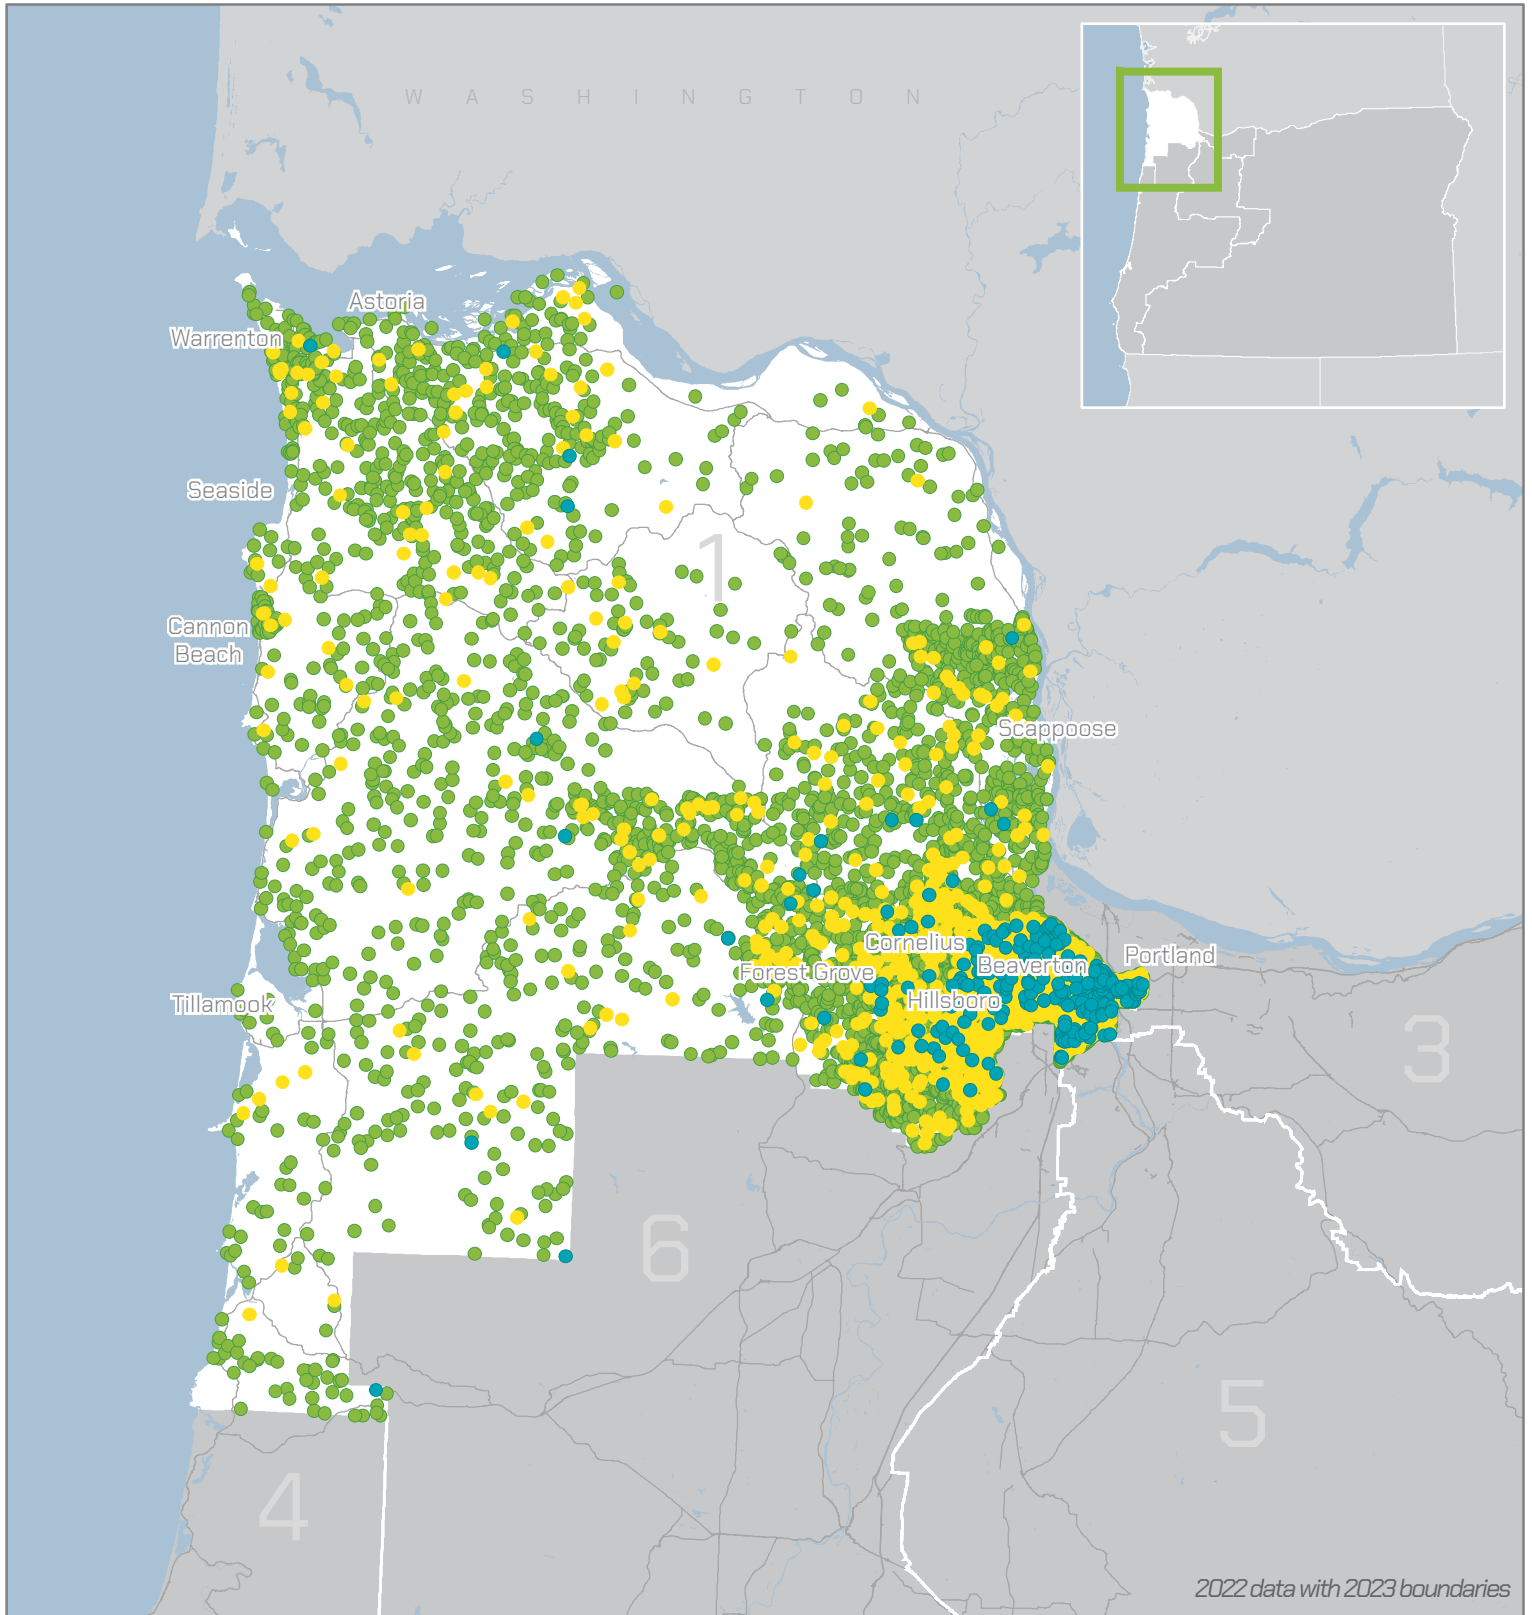

The UO in Oregon's 1st Congressional District

 18,893 - ALUMNI

 2,023 - STUDENTS

 266 - EMPLOYEES

To learn more about the UO's impact,
contact us at gcr@uoregon.edu or visit
GCR.UOREGON.EDU/OREGON-IMPACT