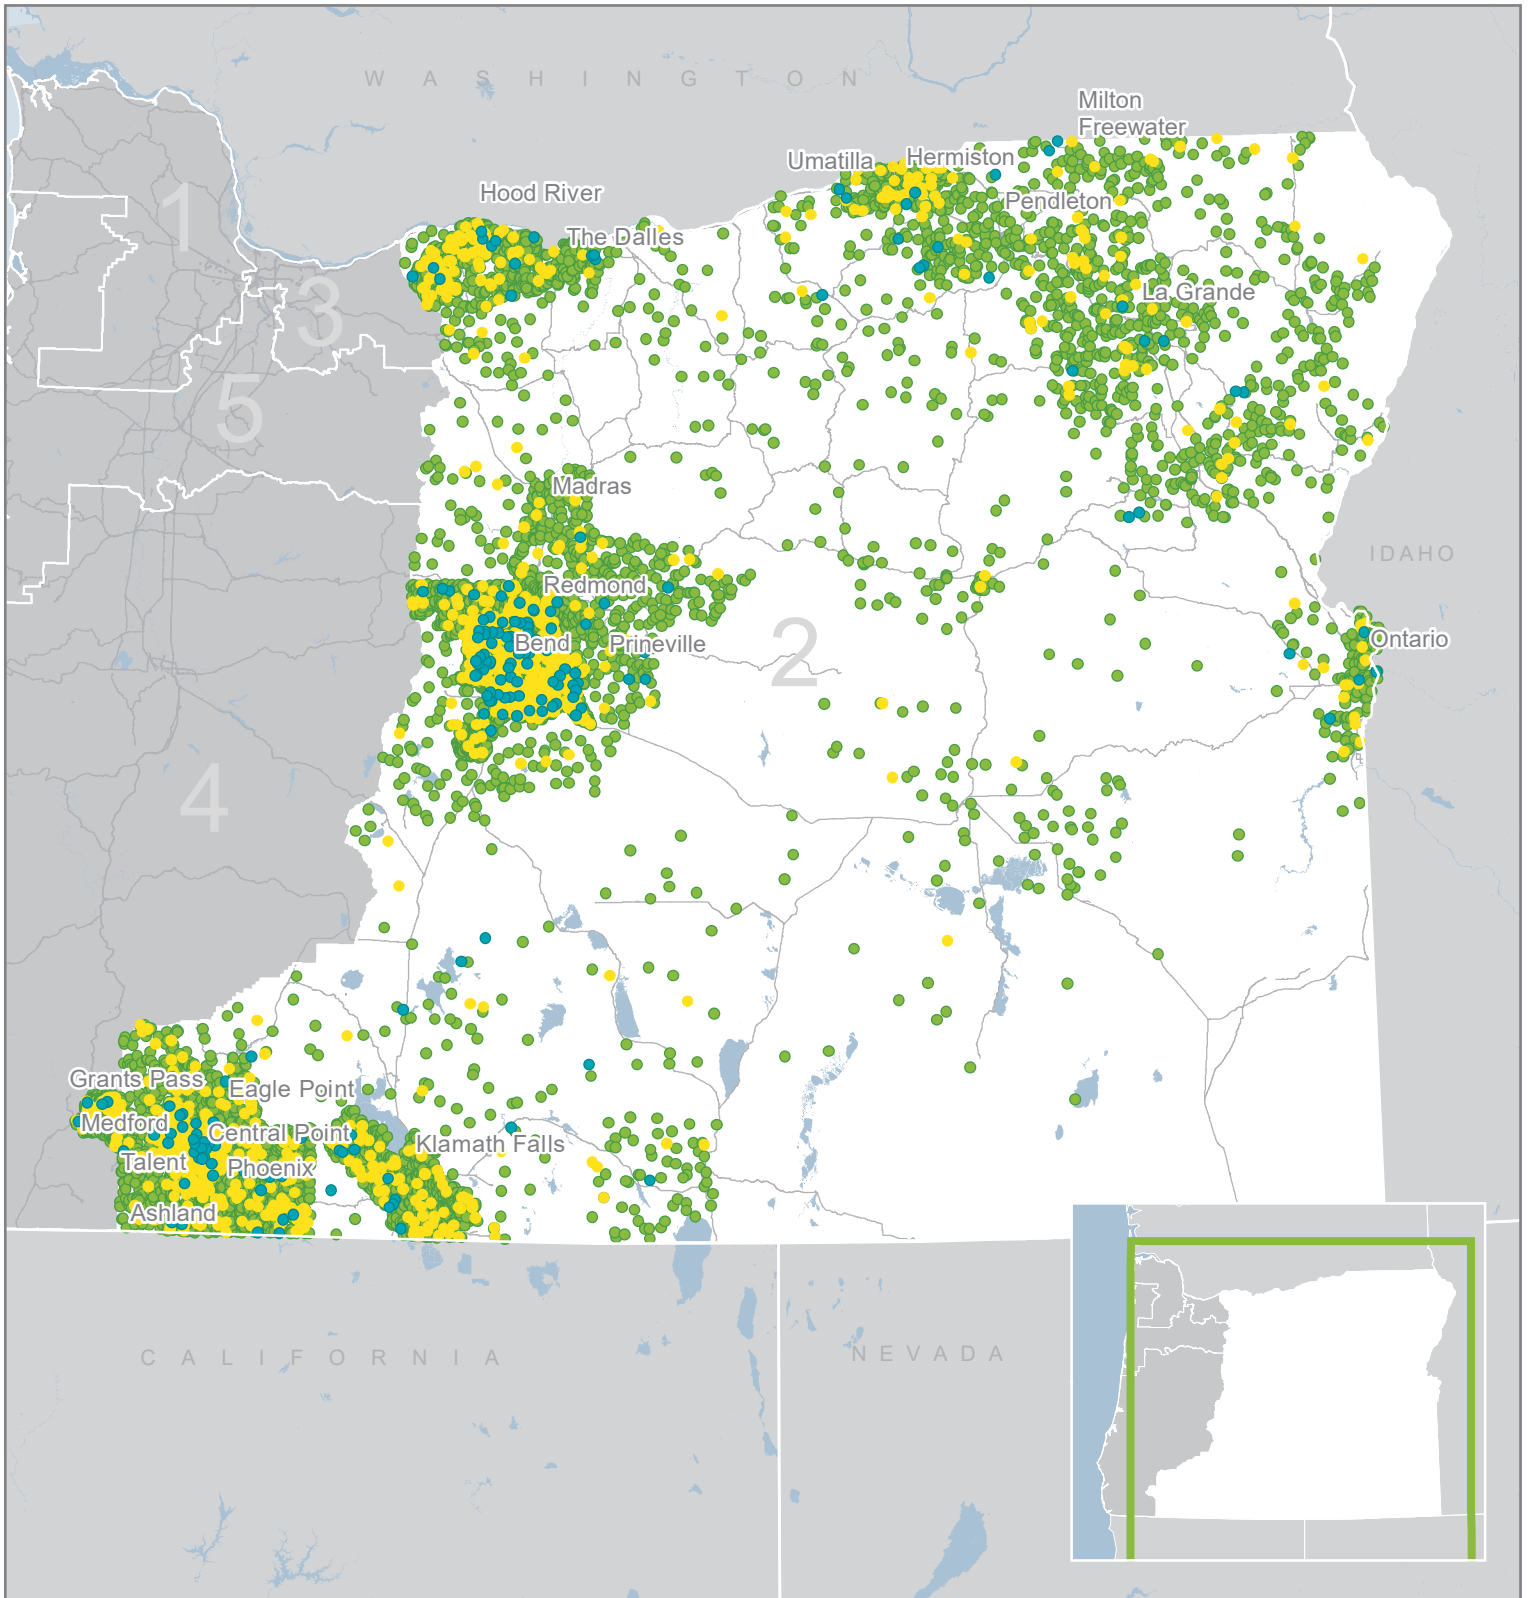

CLIFF BENTZ

The UO in Oregon's 2nd Congressional District

12,234 - ALUMNI

1,201 - STUDENTS

191 - EMPLOYEES