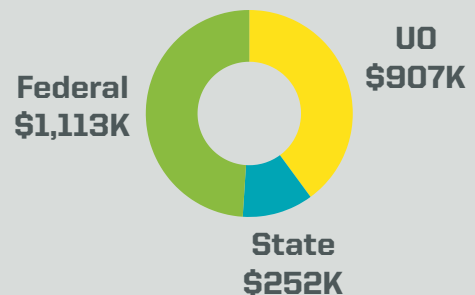

2,359 Alumni

Over 129,000 Statewide

33 Employees

10,783 Total at the UO

\$2.6B Statewide

Economic Footprint

UO's Resident Undergraduate Student Profile:

38%

ARE STUDENTS OF COLOR

27%

ARE FIRST GENERATION STUDENTS

19%

ARE TRANSFER STUDENTS

38%

RECEIVED FEDERAL PELL GRANTS

EMPOWERING OREGON STUDENTS

PathwayOregon is the University of Oregon's promise to academically qualified Oregonians with significant financial need: no tuition, no fees, just opportunity.

By combining financial aid with academic and advising support, PathwayOregon removes barriers to success, helping more Oregon students navigate college, graduate on time, and build a better future for themselves and their communities.

FINANCIAL AID TO STUDENTS IN HD 26

- 198 Institutional Awards to UO Students
- 38 PathwayOregon Students
- 47 Pell Grant Recipients
- 42 Oregon Opportunity Grant Recipients

Early Literacy & Education

The UO's College of Education is a national leader in shaping futures. With tools used in over 29,000 schools, our research transforms classrooms across the country. The HEDCO Institute brings groundbreaking educational strategies to teachers, ensuring that Oregon's youngest learners—and learners across the nation—have the support they need to succeed from day one.