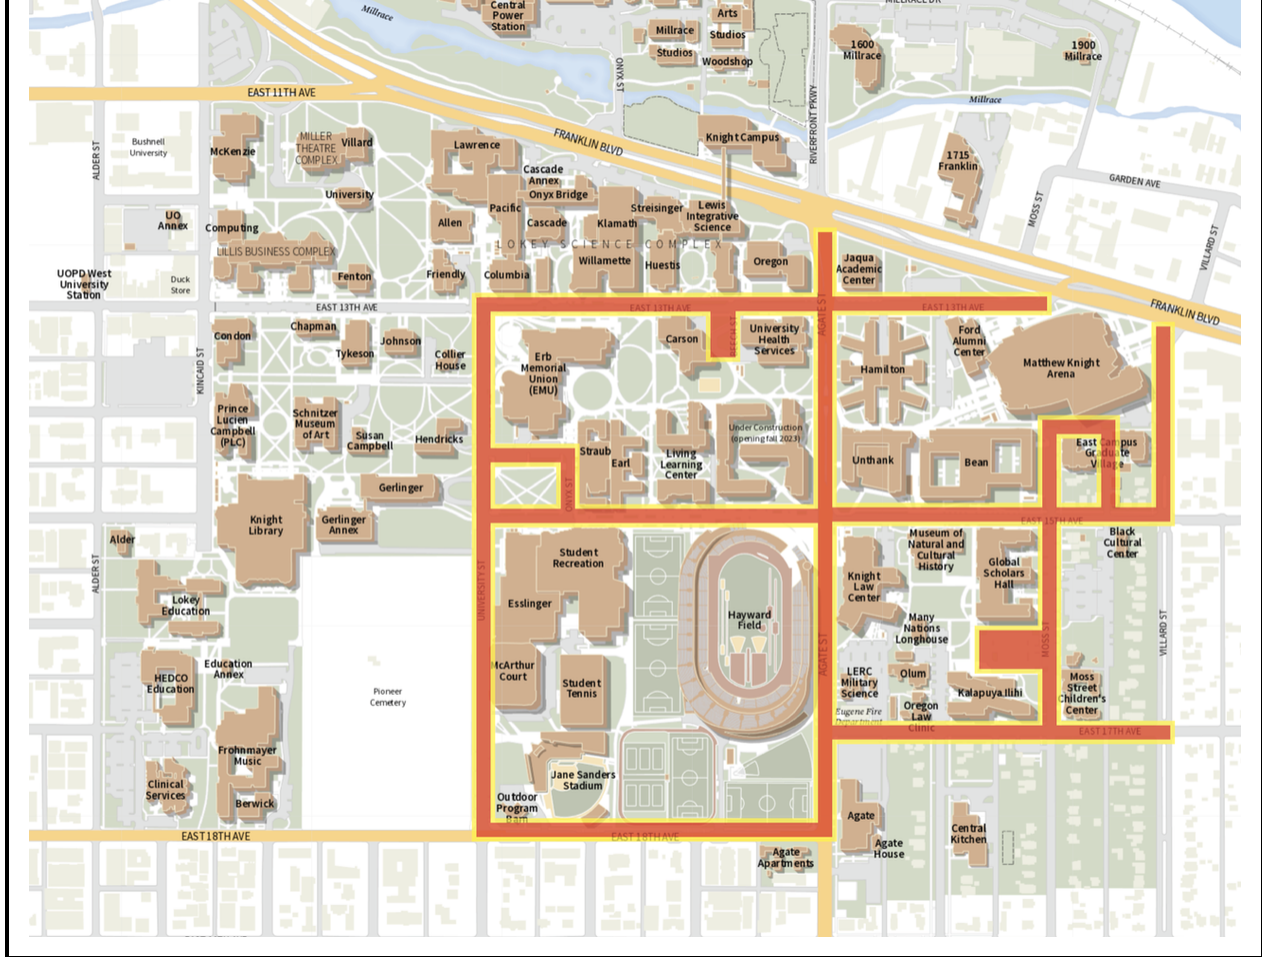

Updates for 2023:

- Students living in the New Apartment-Style Residence Hall on Agate Street, around 400 students, will move in on Wednesday, September 20, with most other students moving in on Thursday and Friday.
- There will be many check-in locations placed close to residence halls. Each residence hall has its own route for entry and egress, dispersing traffic in the campus vicinity.
- Those who arrive early or did not print their unloading credential in advance will be staged in a holding area parking lot, and directed when to proceed.
- Housing has contracted with a third party company that specializes in university move-ins to streamline processes. Minimizing wait times to ease downstream traffic bottlenecks have been the focus, like maximizing use of residence hall elevators and the use of speed packs.

Street closures, restricted to Unpack the Quack traffic (see map below with road closures/congested colored orange-red):

- East 13th Ave, from Franklin to University
- Agate Street, north of 18th
- East 15th Ave, west of Moss
- East 17th Ave, west of Moss

Note that on-campus roads will be closed to non-Unpack the Quack traffic.

Traffic control will be in place at several intersections:

- 18th and University
- 13th and Franklin
- 15th and Villard

Streets and areas to avoid if you can:

- **Franklin Boulevard** will be heavily utilized, both with incoming Unpack the Quack traffic, as well as the outbound parking of vehicles at Autzen Stadium
- Many east campus residence halls will use **East 18th Avenue** and **Hilyard Street** for egress to Autzen Stadium
- The east campus area, from **Agate to Orchard** and **Franklin to 18th**