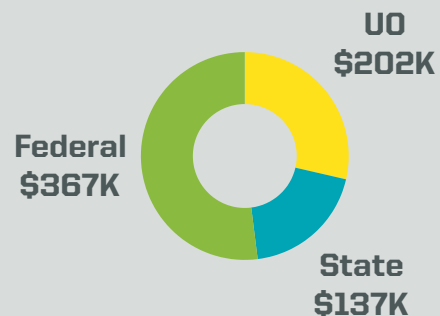

FINANCIAL AID TO STUDENTS IN HD 49

- 33 Institutional Awards to UO Students
- 21 PathwayOregon Students
- 24 Pell Grant Recipients
- 22 Oregon Opportunity Grant Recipients