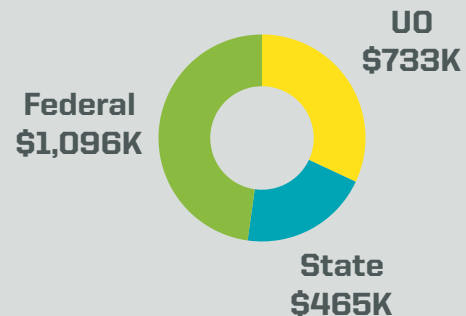

FINANCIAL AID TO STUDENTS IN HD 46

- 126 Institutional Awards to UO Students
- 59 PathwayOregon Students
- 68 Pell Grant Recipients
- 65 Oregon Opportunity Grant Recipients