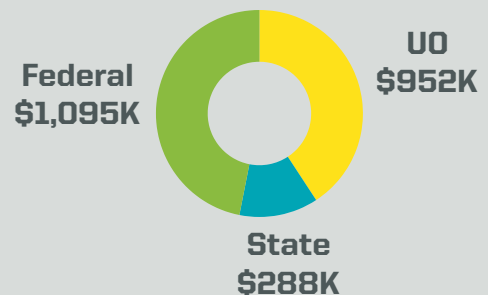

FINANCIAL AID TO STUDENTS IN HD 41

- 160 Institutional Awards to UO Students
- 41 PathwayOregon Students
- 41 Pell Grant Recipients
- 44 Oregon Opportunity Grant Recipients